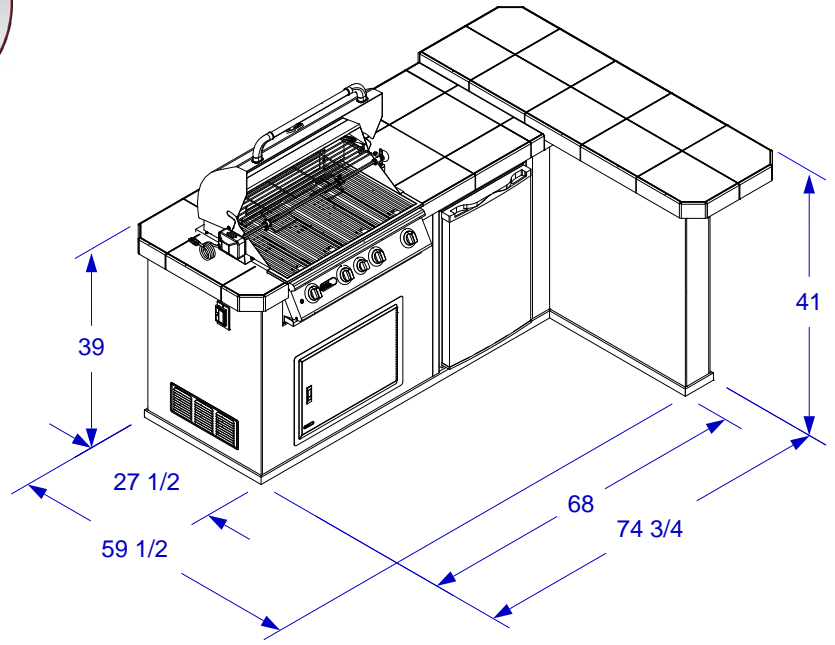

LUXURY Q ISLAND

SPEC SHEET

NOTES:

1. 6" MAX HEIGHT ON ALL STUB-UPS.
2. SHOWN WITH STANDARD 4-BURNER ANGUS GRILL.
3. SCALE: 3/8" = 1'-0"
4. REVISION: 01/2015

STUB-UP DIAGRAM
SCALE 1/2" = 1' 0"
(SEE NOTE #1)