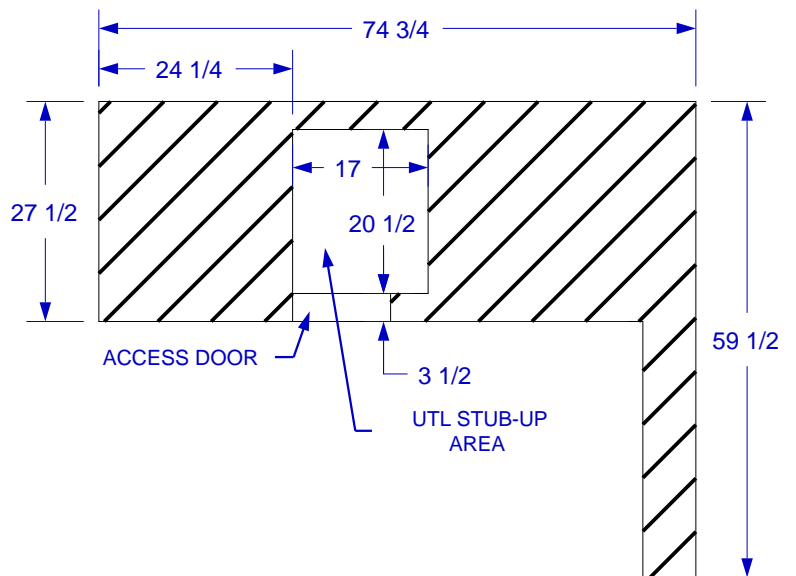

LUXURY Q ISLAND

SPEC SHEET

NOTES:

1. 6" MAX HEIGHT ON ALL STUB-UPS.
2. SHOWN WITH STANDARD 4-BURNER ANGUS GRILL.
3. SCALE: 3/8" = 1'-0"
4. REVISION: 01/2015

STUB-UP DIAGRAM
SCALE 1/2" = 1' 0"
(SEE NOTE #1)