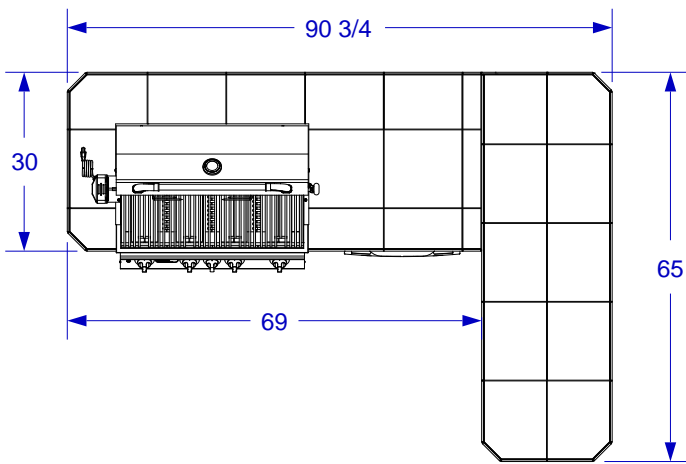

LUXURY Q ISLAND

SPEC SHEET

NOTES:

1. 6" MAX HEIGHT ON ALL STUB-UPS.
2. SHOWN WITH STANDARD 4-BURNER ANGUS GRILL.
3. SCALE: 3/8" = 1'-0"
4. REVISION: 01/2015

STUB-UP DIAGRAM
SCALE 1/2" = 1' 0"
(SEE NOTE #1)