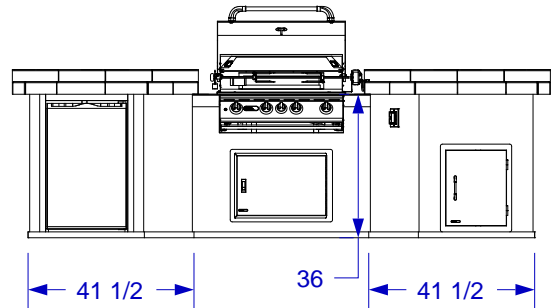

REVERSED MEGA Q ISLAND SPEC SHEET

ISOMETRIC VIEW

TOP VIEW

FRONT VIEW

RIGHT SIDE VIEW

STUB-UP DIAGRAM
SCALE 3/8" = 1' 0"
(SEE NOTE #1)

- NOTES:**
1. 6" MAX HEIGHT ON ALL STUB-UPS.
 2. SHOWN WITH STANDARD 4-BURNER ANGUS GRILL.
 3. SCALE: 1/4" = 1'-0"