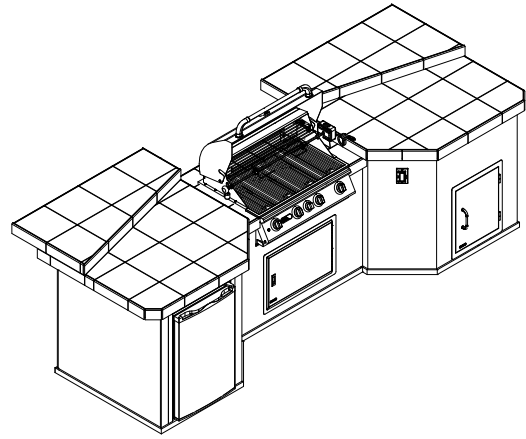

REVERSED MEGA Q ISLAND SPEC SHEET

ISOMETRIC VIEW

TOP VIEW

FRONT VIEW

RIGHT SIDE VIEW

STUB-UP DIAGRAM
SCALE 3/8" = 1' 0"
(SEE NOTE #1)

- NOTES:**
1. 6" MAX HEIGHT ON ALL STUB-UPS.
 2. SHOWN WITH STANDARD 4-BURNER ANGUS GRILL.
 3. SCALE: 1/4" = 1'-0"