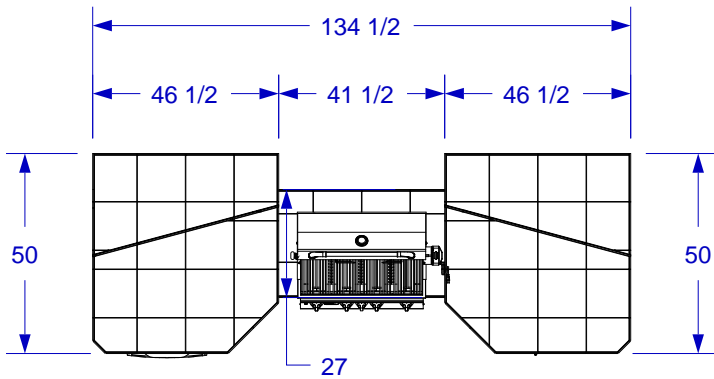

REVERSED MEGA Q ISLAND SPEC SHEET

ISOMETRIC VIEW

TOP VIEW

FRONT VIEW

RIGHT SIDE VIEW

STUB-UP DIAGRAM
SCALE 3/8" = 1' 0"
(SEE NOTE #1)

- NOTES:**
1. 6" MAX HEIGHT ON ALL STUB-UPS.
 2. SHOWN WITH STANDARD 4-BURNER ANGUS GRILL.
 3. SCALE: 1/4" = 1'-0"