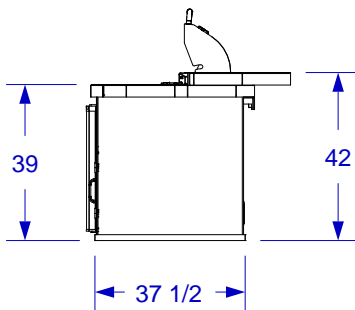

REVERSED MEGA Q ISLAND SPEC SHEET

ISOMETRIC VIEW

TOP VIEW

FRONT VIEW

RIGHT SIDE VIEW

STUB-UP DIAGRAM
SCALE 3/8" = 1' 0"
(SEE NOTE #1)

- NOTES:**
1. 6" MAX HEIGHT ON ALL STUB-UPS.
 2. SHOWN WITH STANDARD 4-BURNER ANGUS GRILL.
 3. SCALE: 1/4" = 1'-0"