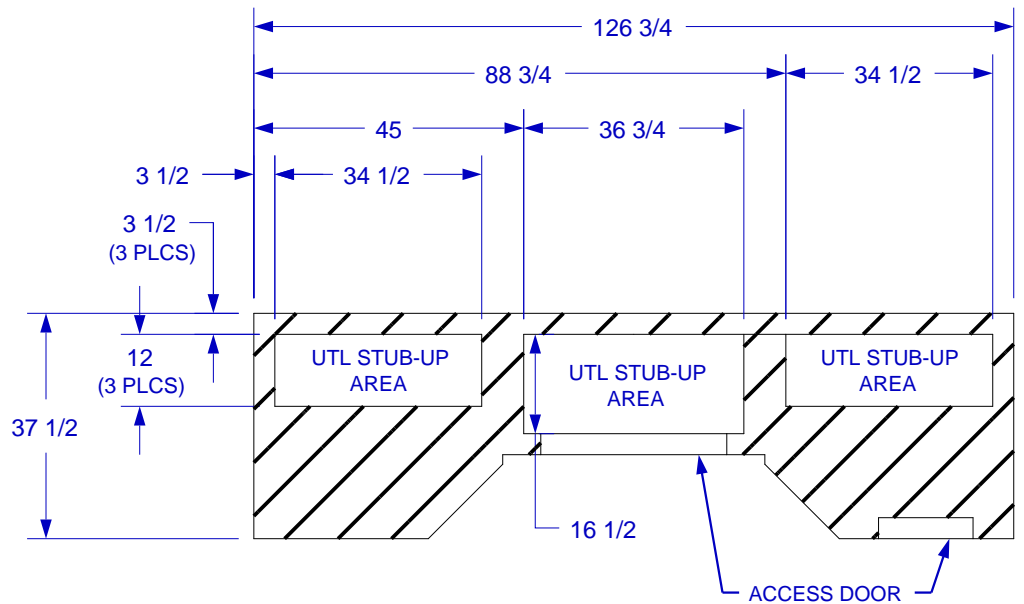

REVERSED MEGA Q ISLAND SPEC SHEET

ISOMETRIC VIEW

TOP VIEW

FRONT VIEW

RIGHT SIDE VIEW

STUB-UP DIAGRAM
SCALE 3/8" = 1' 0"
(SEE NOTE #1)

- NOTES:**
1. 6" MAX HEIGHT ON ALL STUB-UPS.
 2. SHOWN WITH STANDARD 4-BURNER ANGUS GRILL.
 3. SCALE: 1/4" = 1'-0"