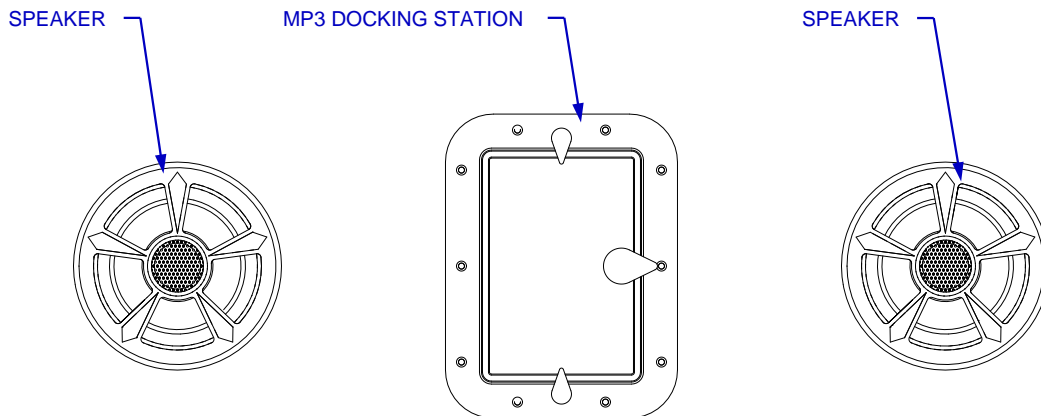

MP3 DOCKING STATION & SPEAKERS SPEC SHEET

ISOMETRIC VIEW

FRONT VIEW

NOTES:

1. MP3 DOCKING STATION CUTOUT DIMENSIONS: 5 1/8" W X 7" H X 1" D
2. SPEAKER CUTOUT DIMENSION: 5" DIA X 3" D
3. SCALE: 2" = 1'-0"
4. REVISION: 10/2014