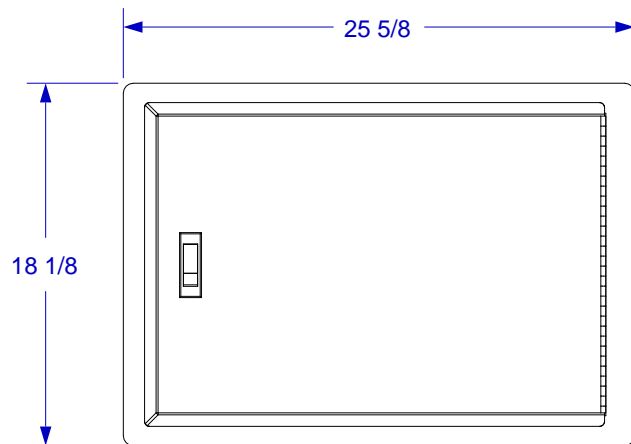

SINGLE DOOR SPEC SHEET

ISOMETRIC VIEW

TOP VIEW

FRONT VIEW

RIGHT SIDE VIEW

NOTES:

1. CUTOUT DIMENSIONS: 23"W X 15 3/4"H X 2"D
2. SCALE: 1 1/4" = 1'-0"
3. REVISION: 10/2014