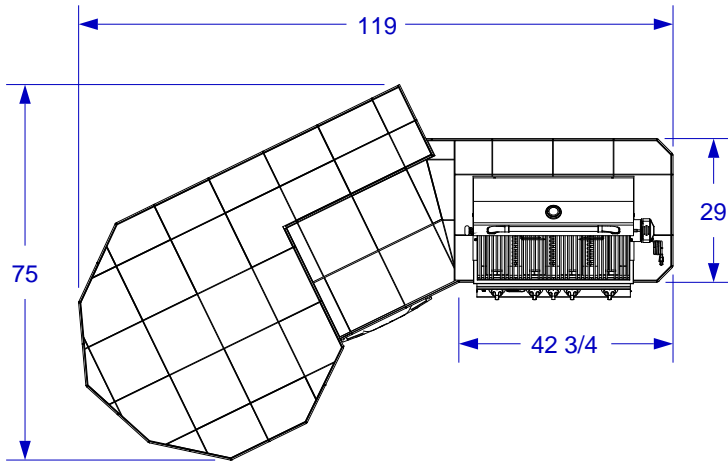

REVERSED WESTERN Q ISLAND W/ ANGUS GRILL SPEC SHEET

FRONT ISOMETRIC VIEW

TOP VIEW

BACK ISOMETRIC VIEW

STUB-UP DIAGRAM
SCALE 3/8" = 1' 0"
(SEE NOTE #2)

- NOTES:**
1. FOR ROCK FINISHES, ADD 1 1/2" ON ALL BASE SIDES.
 2. 6" MAX HEIGHT ON ALL STUB-UPS.
 3. SHOWN WITH STANDARD 4-BURNER ANGUS GRILL
 4. SCALE: 5/16" = 1'-0"
 5. REVISION: 01/2015