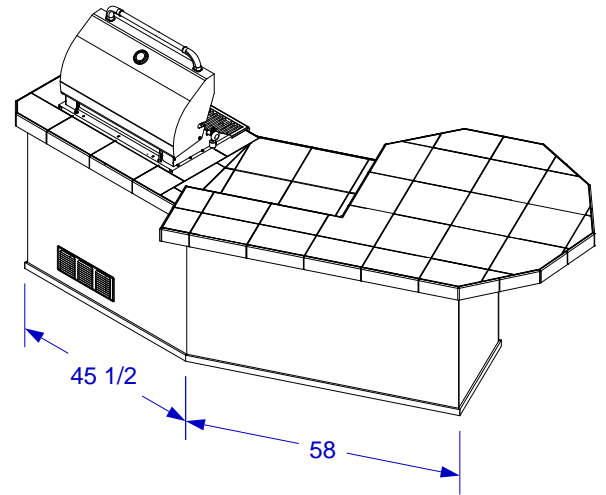

REVERSED WESTERN Q ISLAND W/ ANGUS GRILL SPEC SHEET

FRONT ISOMETRIC VIEW

TOP VIEW

BACK ISOMETRIC VIEW

STUB-UP DIAGRAM
SCALE 3/8" = 1' 0"
(SEE NOTE #2)

- NOTES:**
1. FOR ROCK FINISHES, ADD 1 1/2" ON ALL BASE SIDES.
 2. 6" MAX HEIGHT ON ALL STUB-UPS.
 3. SHOWN WITH STANDARD 4-BURNER ANGUS GRILL
 4. SCALE: 5/16" = 1'-0"
 5. REVISION: 01/2015