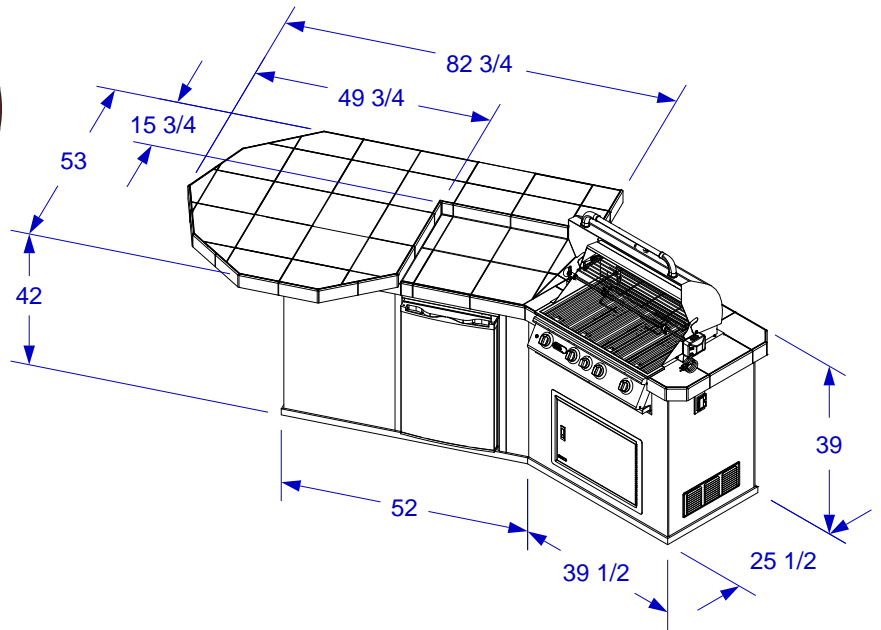

REVERSED WESTERN Q ISLAND W/ ANGUS GRILL SPEC SHEET

FRONT ISOMETRIC VIEW

TOP VIEW

BACK ISOMETRIC VIEW

STUB-UP DIAGRAM
SCALE 3/8" = 1' 0"
(SEE NOTE #2)

- NOTES:**
1. FOR ROCK FINISHES, ADD 1 1/2" ON ALL BASE SIDES.
 2. 6" MAX HEIGHT ON ALL STUB-UPS.
 3. SHOWN WITH STANDARD 4-BURNER ANGUS GRILL
 4. SCALE: 5/16" = 1'-0"
 5. REVISION: 01/2015