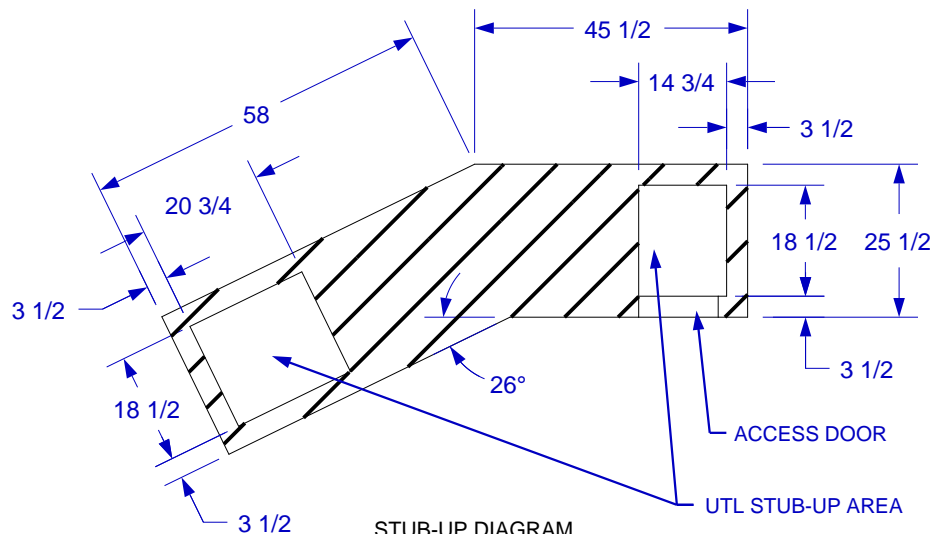

REVERSED WESTERN Q ISLAND W/ ANGUS GRILL SPEC SHEET

FRONT ISOMETRIC VIEW

TOP VIEW

BACK ISOMETRIC VIEW

STUB-UP DIAGRAM
SCALE 3/8" = 1' 0"
(SEE NOTE #2)

- NOTES:**
1. FOR ROCK FINISHES, ADD 1 1/2" ON ALL BASE SIDES.
 2. 6" MAX HEIGHT ON ALL STUB-UPS.
 3. SHOWN WITH STANDARD 4-BURNER ANGUS GRILL
 4. SCALE: 5/16" = 1'-0"
 5. REVISION: 01/2015