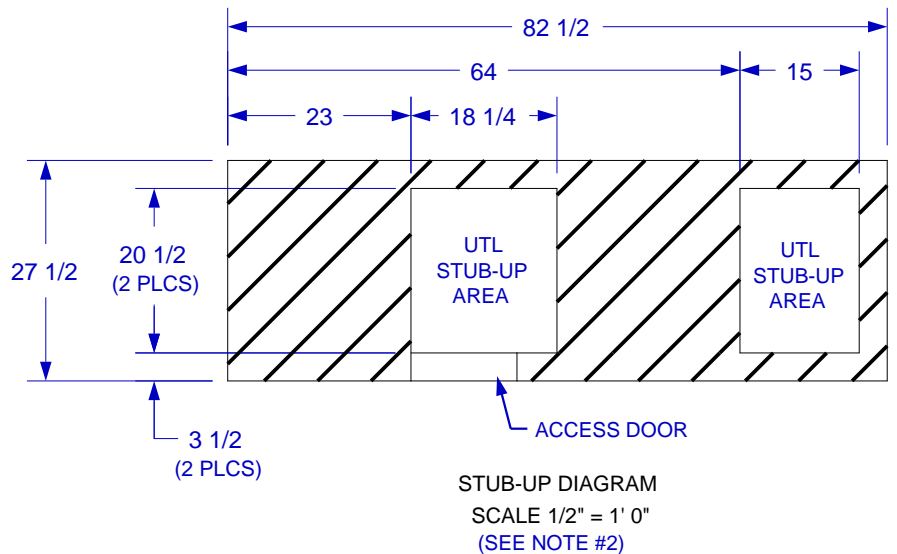

DECA Q ISLAND WITH ANGUS SPEC SHEET

- NOTES:**
1. FOR ROCK FINISHES, ADD 1 1/2" ON ALL BASE SIDES.
 2. 6" MAX HEIGHT ON ALL STUB-UPS.
 3. SHOWN WITH STANDARD 4-BURNER ANGUS GRILL.
 4. SCALE: 3/8" = 1'-0"