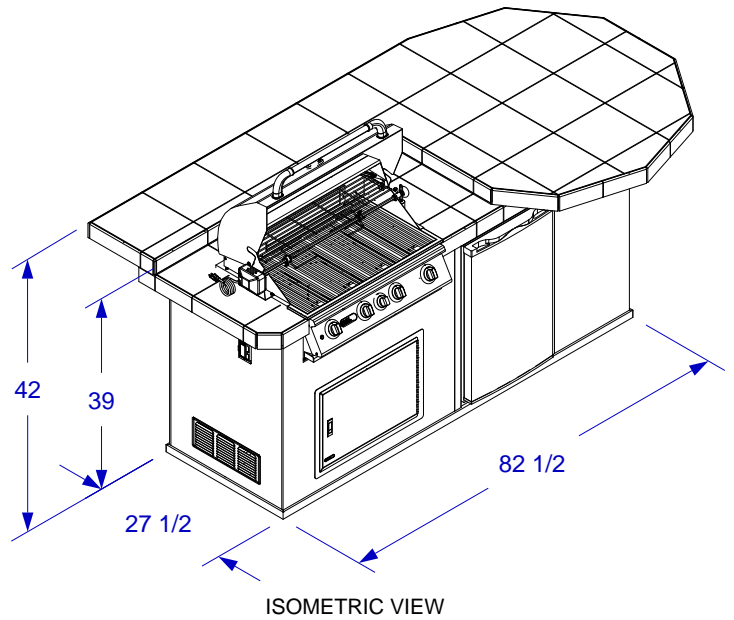

DECA Q ISLAND WITH ANGUS SPEC SHEET

- NOTES:**
1. FOR ROCK FINISHES, ADD 1 1/2" ON ALL BASE SIDES.
 2. 6" MAX HEIGHT ON ALL STUB-UPS.
 3. SHOWN WITH STANDARD 4-BURNER ANGUS GRILL.
 4. SCALE: 3/8" = 1'-0"