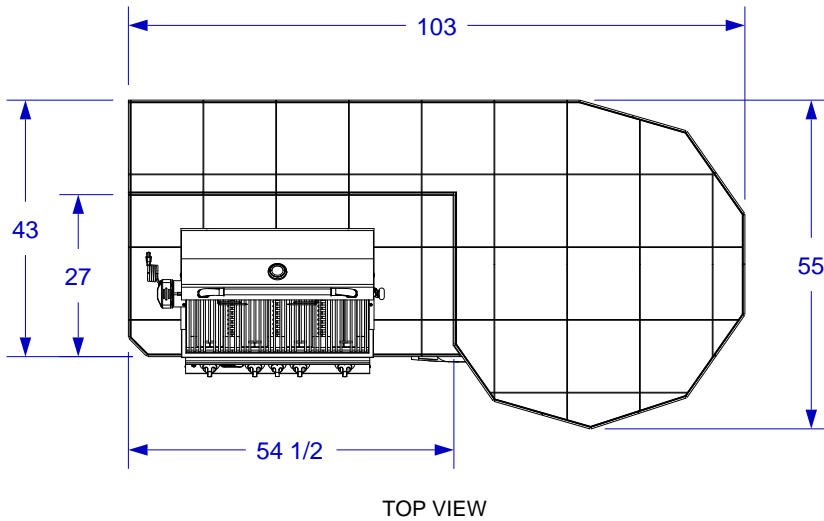

DECA Q ISLAND WITH ANGUS SPEC SHEET

- NOTES:**
1. FOR ROCK FINISHES, ADD 1 1/2" ON ALL BASE SIDES.
 2. 6" MAX HEIGHT ON ALL STUB-UPS.
 3. SHOWN WITH STANDARD 4-BURNER ANGUS GRILL.
 4. SCALE: 3/8" = 1'-0"