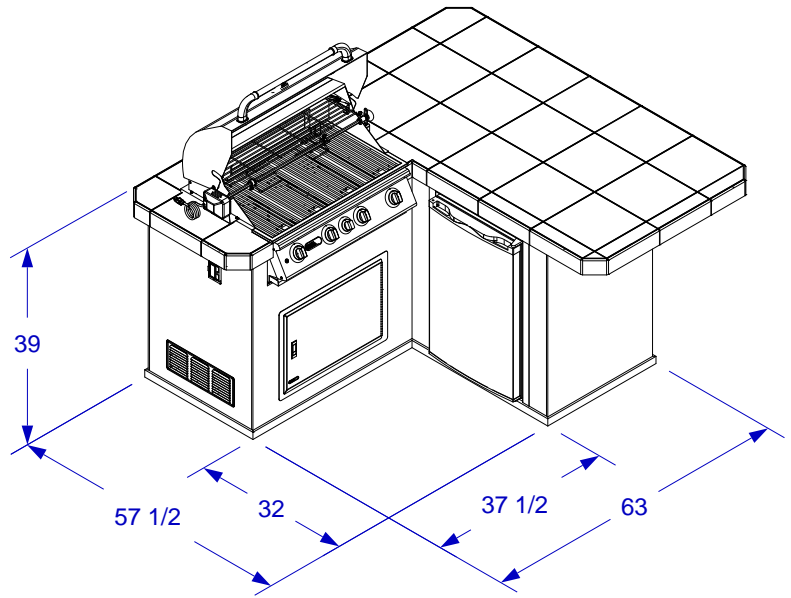

LITTLE Q ISLAND SPEC SHEET

ISOMETRIC VIEW

TOP VIEW

STUB-UP DIAGRAM
SCALE 1/2" = 1' 0"
(SEE NOTE #2)

NOTES:

1. 6" MAX HEIGHT ON ALL STUB-UPS.
2. SHOWN WITH STANDARD 4-BURNER ANGUS GRILL
3. SCALE: 3/8" = 1'-0"
4. REVISION: 08/2010