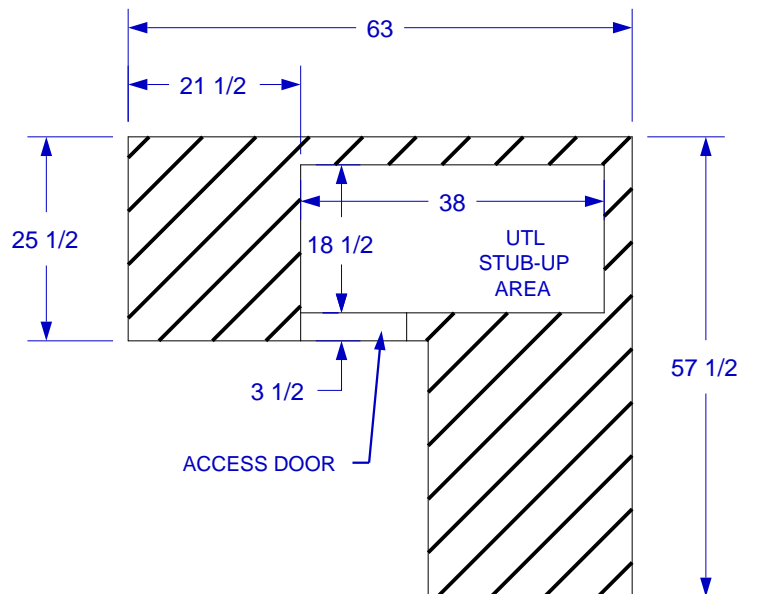

LITTLE Q ISLAND SPEC SHEET

ISOMETRIC VIEW

TOP VIEW

STUB-UP DIAGRAM
SCALE 1/2" = 1' 0"
(SEE NOTE #2)

NOTES:

1. 6" MAX HEIGHT ON ALL STUB-UPS.
2. SHOWN WITH STANDARD 4-BURNER ANGUS GRILL
3. SCALE: 3/8" = 1'-0"
4. REVISION: 08/2010