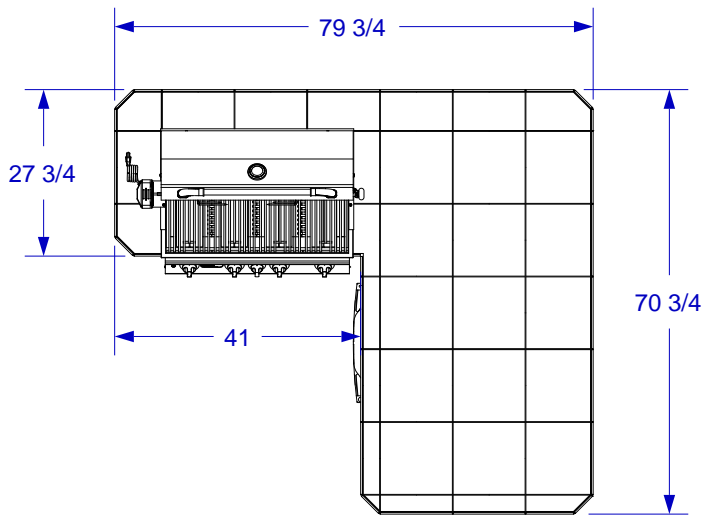

LITTLE Q ISLAND SPEC SHEET

ISOMETRIC VIEW

TOP VIEW

STUB-UP DIAGRAM
SCALE 1/2" = 1' 0"
(SEE NOTE #2)

NOTES:

1. 6" MAX HEIGHT ON ALL STUB-UPS.
2. SHOWN WITH STANDARD 4-BURNER ANGUS GRILL
3. SCALE: 3/8" = 1'-0"
4. REVISION: 08/2010