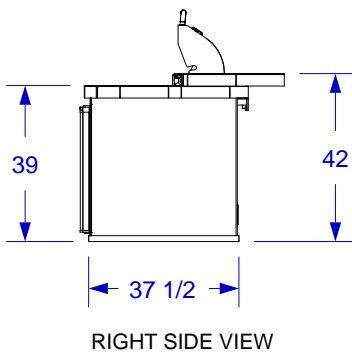

MEGA Q ISLAND

SPEC SHEET

ISOMETRIC VIEW

- NOTES:**
1. 6" MAX HEIGHT ON ALL STUB-UPS.
 2. SHOWN WITH STANDARD 4-BURNER ANGUS GRILL.
 3. SCALE: 1/4" = 1'-0"

STUB-UP DIAGRAM
SCALE 3/8" = 1' 0"
(SEE NOTE #1)