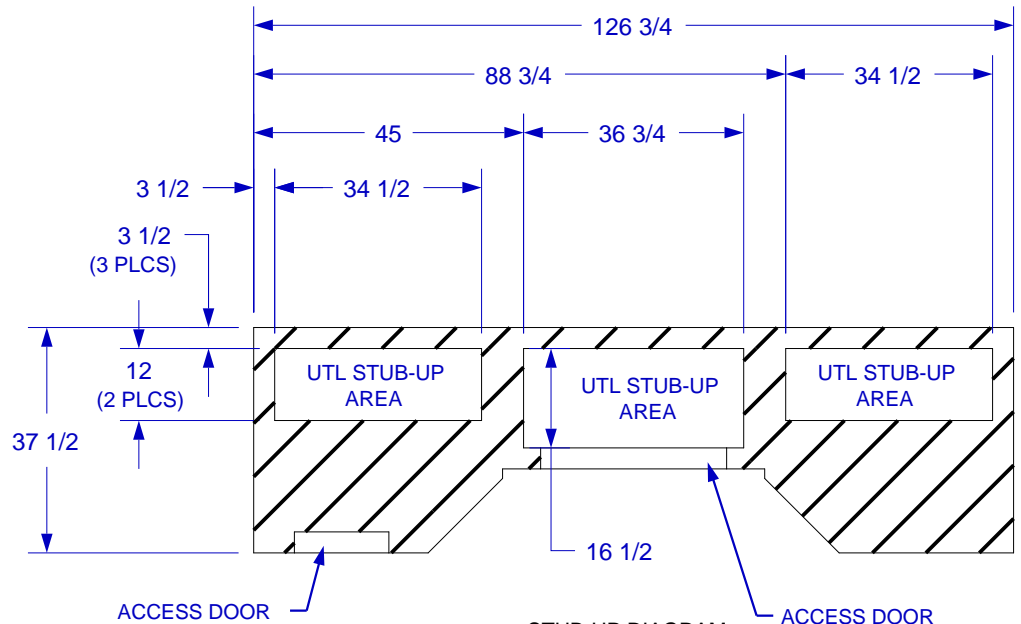

MEGA Q ISLAND

SPEC SHEET

ISOMETRIC VIEW

- NOTES:**
1. 6" MAX HEIGHT ON ALL STUB-UPS.
 2. SHOWN WITH STANDARD 4-BURNER ANGUS GRILL.
 3. SCALE: 1/4" = 1'-0"

STUB-UP DIAGRAM
SCALE 3/8" = 1' 0"
(SEE NOTE #1)