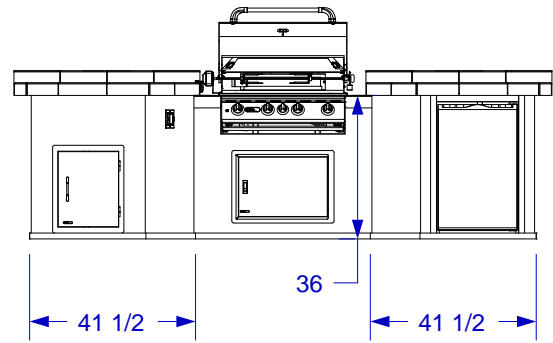

MEGA Q ISLAND

SPEC SHEET

ISOMETRIC VIEW

- NOTES:**
1. 6" MAX HEIGHT ON ALL STUB-UPS.
 2. SHOWN WITH STANDARD 4-BURNER ANGUS GRILL.
 3. SCALE: 1/4" = 1'-0"

STUB-UP DIAGRAM
SCALE 3/8" = 1' 0"
(SEE NOTE #1)