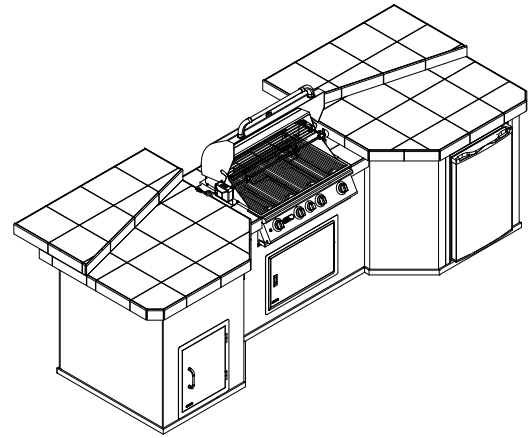

MEGA Q ISLAND

SPEC SHEET

ISOMETRIC VIEW

- NOTES:**
1. 6" MAX HEIGHT ON ALL STUB-UPS.
 2. SHOWN WITH STANDARD 4-BURNER ANGUS GRILL.
 3. SCALE: 1/4" = 1'-0"

STUB-UP DIAGRAM
SCALE 3/8" = 1' 0"
(SEE NOTE #1)