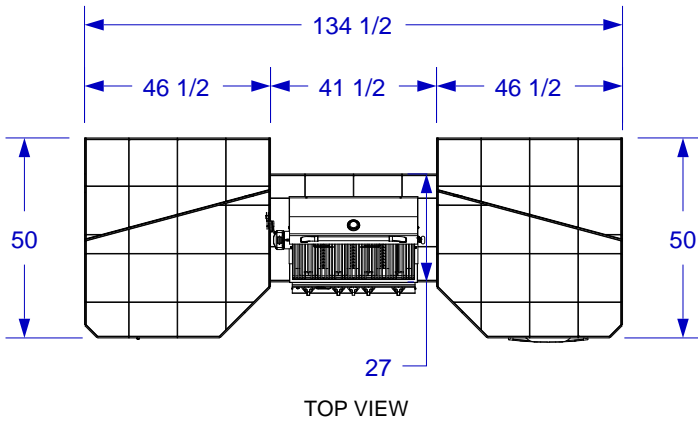

MEGA Q ISLAND

SPEC SHEET

ISOMETRIC VIEW

- NOTES:**
1. 6" MAX HEIGHT ON ALL STUB-UPS.
 2. SHOWN WITH STANDARD 4-BURNER ANGUS GRILL.
 3. SCALE: 1/4" = 1'-0"

STUB-UP DIAGRAM
SCALE 3/8" = 1' 0"
(SEE NOTE #1)