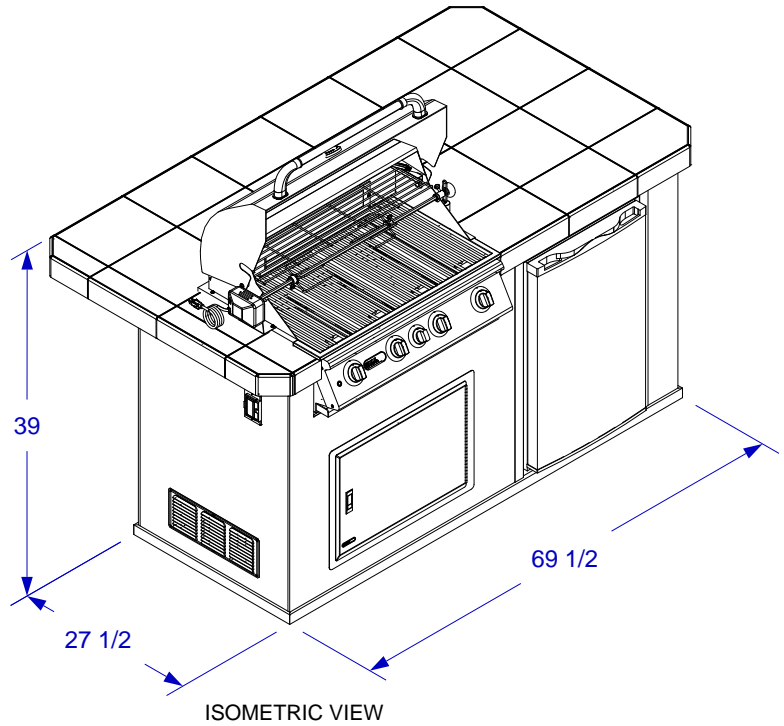

POWER Q ISLAND
W/ 43" TOP & ANGUS
GRILL SPEC SHEET

- NOTES:**
1. FOR ROCK FINISHES, ADD 1 1/2" ON ALL BASE SIDES.
 2. 6" MAX HEIGHT ON ALL STUB-UPS.
 3. SHOWN WITH STANDARD 4-BURNER ANGUS GRILL
 4. SCALE: 1/2" = 1'-0"
 5. REVISION: 01/2015