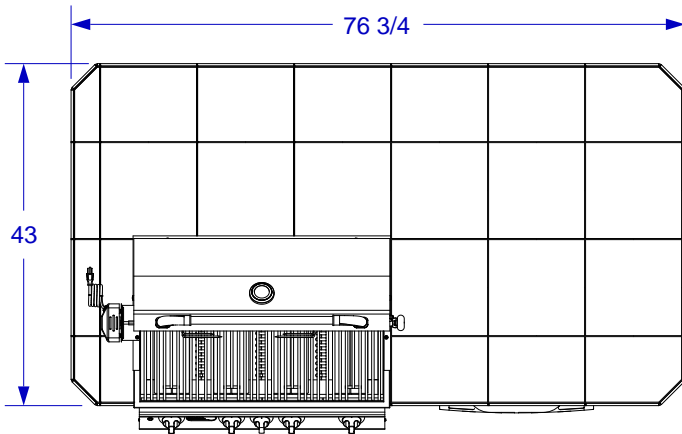

POWER Q ISLAND
W/ 43" TOP & ANGUS
GRILL SPEC SHEET

- NOTES:**
1. FOR ROCK FINISHES, ADD 1 1/2" ON ALL BASE SIDES.
 2. 6" MAX HEIGHT ON ALL STUB-UPS.
 3. SHOWN WITH STANDARD 4-BURNER ANGUS GRILL
 4. SCALE: 1/2" = 1'-0"
 5. REVISION: 01/2015