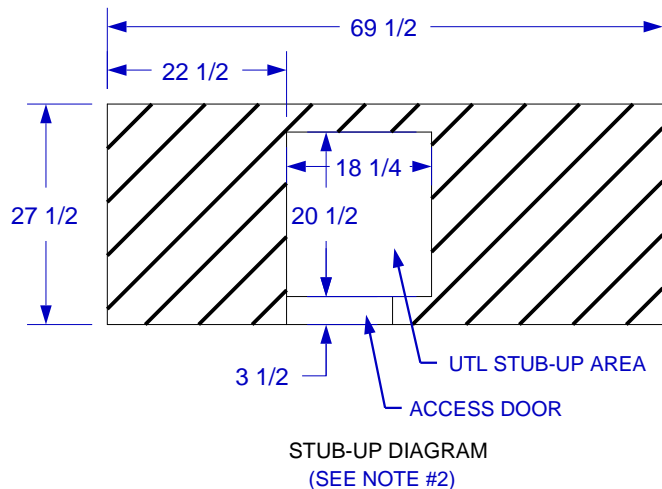

POWER Q ISLAND
W/ 43" TOP & ANGUS
GRILL SPEC SHEET

- NOTES:**
1. FOR ROCK FINISHES, ADD 1 1/2" ON ALL BASE SIDES.
 2. 6" MAX HEIGHT ON ALL STUB-UPS.
 3. SHOWN WITH STANDARD 4-BURNER ANGUS GRILL
 4. SCALE: 1/2" = 1'-0"
 5. REVISION: 01/2015