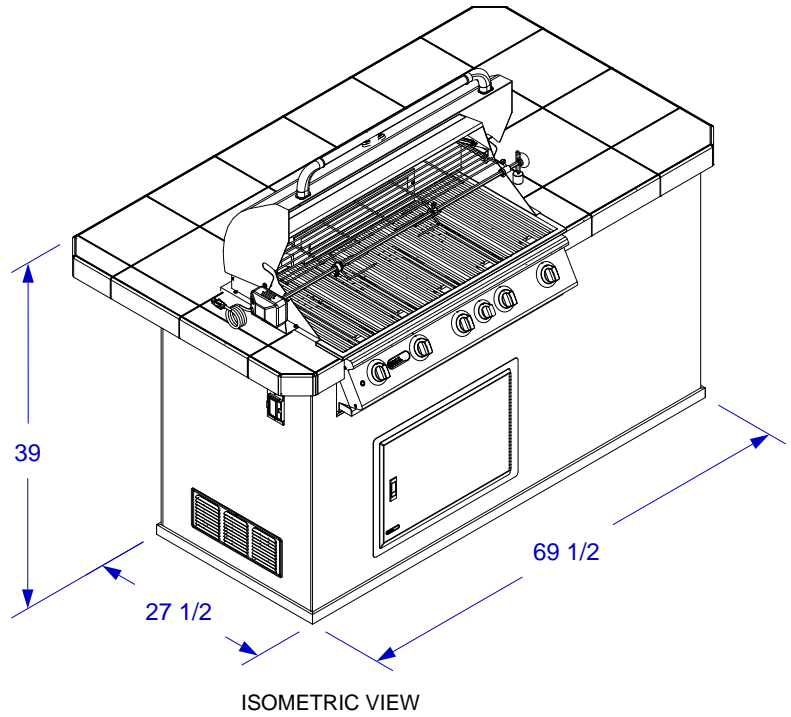

POWER Q ISLAND
W/ 43" TOP & BRAHMA
GRILL SPEC SHEET

- NOTES:**
1. FOR ROCK FINISHES, ADD 1 1/2" ON ALL BASE SIDES.
 2. 6" MAX HEIGHT ON ALL STUB-UPS.
 3. SHOWN WITH OPTIONAL 5-BURNER BRAHMA GRILL.
 4. SCALE: 1/2" = 1'-0"
 5. REVISION: 01/2015