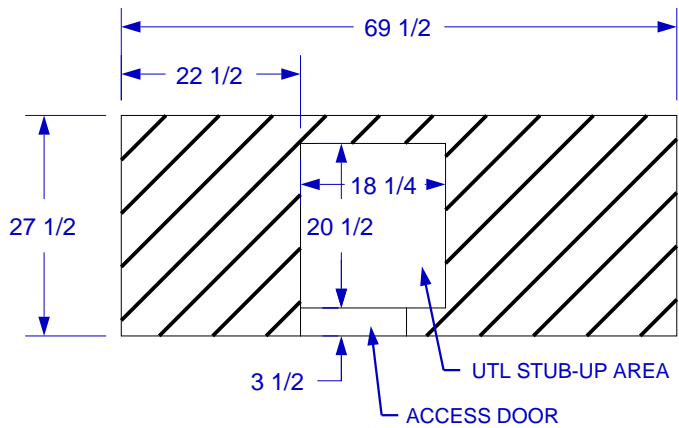

POWER Q ISLAND
W/ 43" TOP & BRAHMA
GRILL SPEC SHEET

- NOTES:**
1. FOR ROCK FINISHES, ADD 1 1/2" ON ALL BASE SIDES.
 2. 6" MAX HEIGHT ON ALL STUB-UPS.
 3. SHOWN WITH OPTIONAL 5-BURNER BRAHMA GRILL.
 4. SCALE: 1/2" = 1'-0"
 5. REVISION: 01/2015