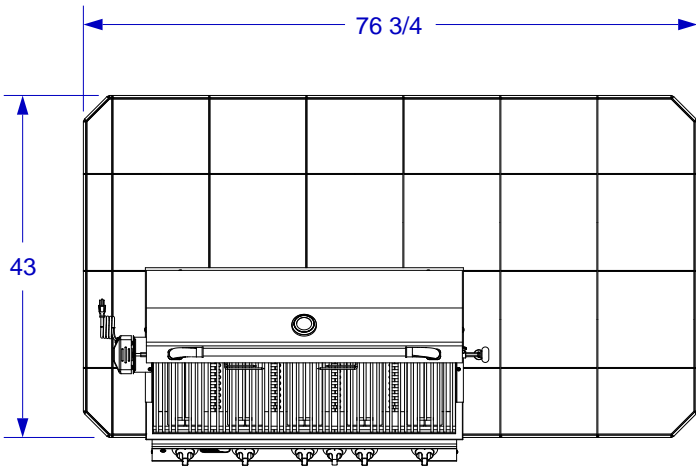

POWER Q ISLAND
W/ 43" TOP & BRAHMA
GRILL SPEC SHEET

- NOTES:**
1. FOR ROCK FINISHES, ADD 1 1/2" ON ALL BASE SIDES.
 2. 6" MAX HEIGHT ON ALL STUB-UPS.
 3. SHOWN WITH OPTIONAL 5-BURNER BRAHMA GRILL.
 4. SCALE: 1/2" = 1'-0"
 5. REVISION: 01/2015