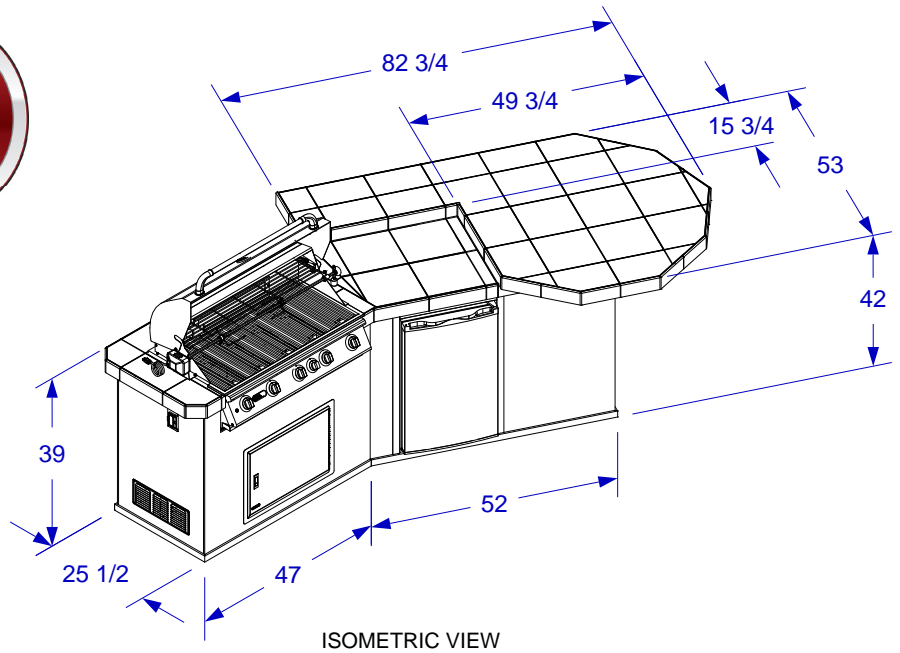

# WESTERN Q ISLAND W/ BRAHMA GRILL SPEC SHEET

- NOTES:
1. FOR ROCK FINISHES, ADD 1 1/2" ON ALL BASE SIDES.
  2. 6" MAX HEIGHT ON ALL STUB-UPS.
  3. SHOWN WITH 5 BURNER BRAHMA GRILL.
  4. SCALE: 5/16" = 1'-0"
  5. REVISION: 01/2015