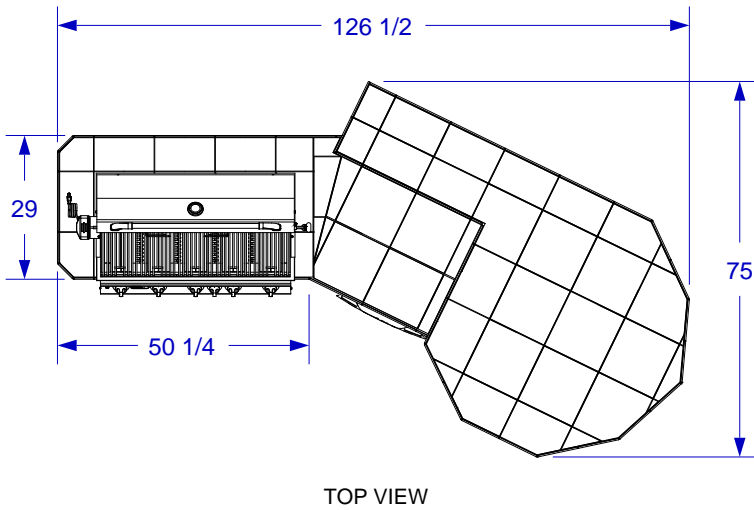

# WESTERN Q ISLAND W/ BRAHMA GRILL SPEC SHEET

- NOTES:
1. FOR ROCK FINISHES, ADD 1 1/2" ON ALL BASE SIDES.
  2. 6" MAX HEIGHT ON ALL STUB-UPS.
  3. SHOWN WITH 5 BURNER BRAHMA GRILL.
  4. SCALE: 5/16" = 1'-0"
  5. REVISION: 01/2015