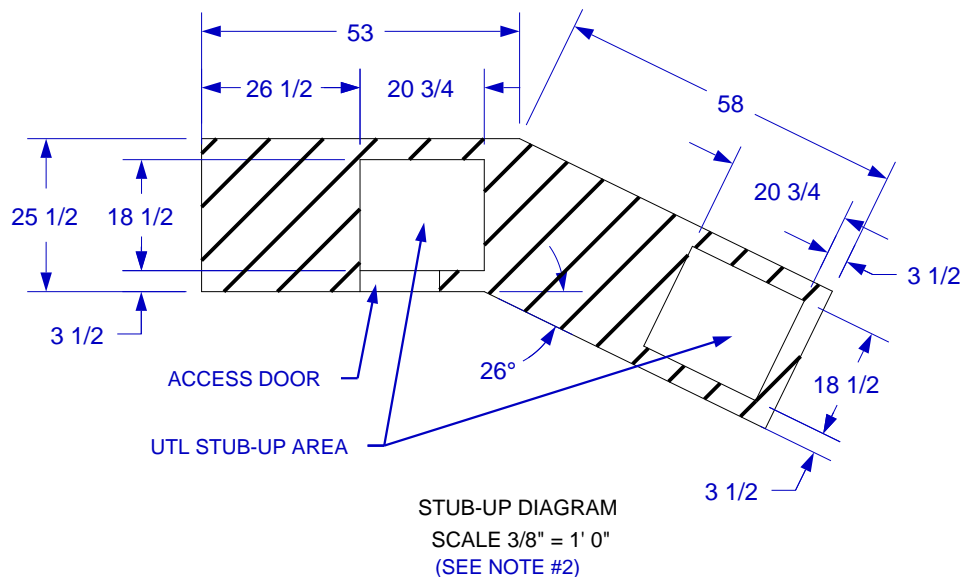

# WESTERN Q ISLAND W/ BRAHMA GRILL SPEC SHEET

- NOTES:
1. FOR ROCK FINISHES, ADD 1 1/2" ON ALL BASE SIDES.
  2. 6" MAX HEIGHT ON ALL STUB-UPS.
  3. SHOWN WITH 5 BURNER BRAHMA GRILL.
  4. SCALE: 5/16" = 1'-0"
  5. REVISION: 01/2015