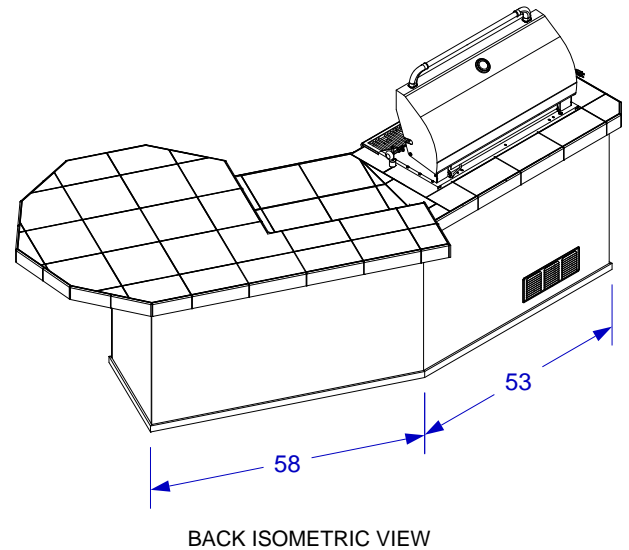

# WESTERN Q ISLAND W/ BRAHMA GRILL SPEC SHEET

- NOTES:
1. FOR ROCK FINISHES, ADD 1 1/2" ON ALL BASE SIDES.
  2. 6" MAX HEIGHT ON ALL STUB-UPS.
  3. SHOWN WITH 5 BURNER BRAHMA GRILL.
  4. SCALE: 5/16" = 1'-0"
  5. REVISION: 01/2015